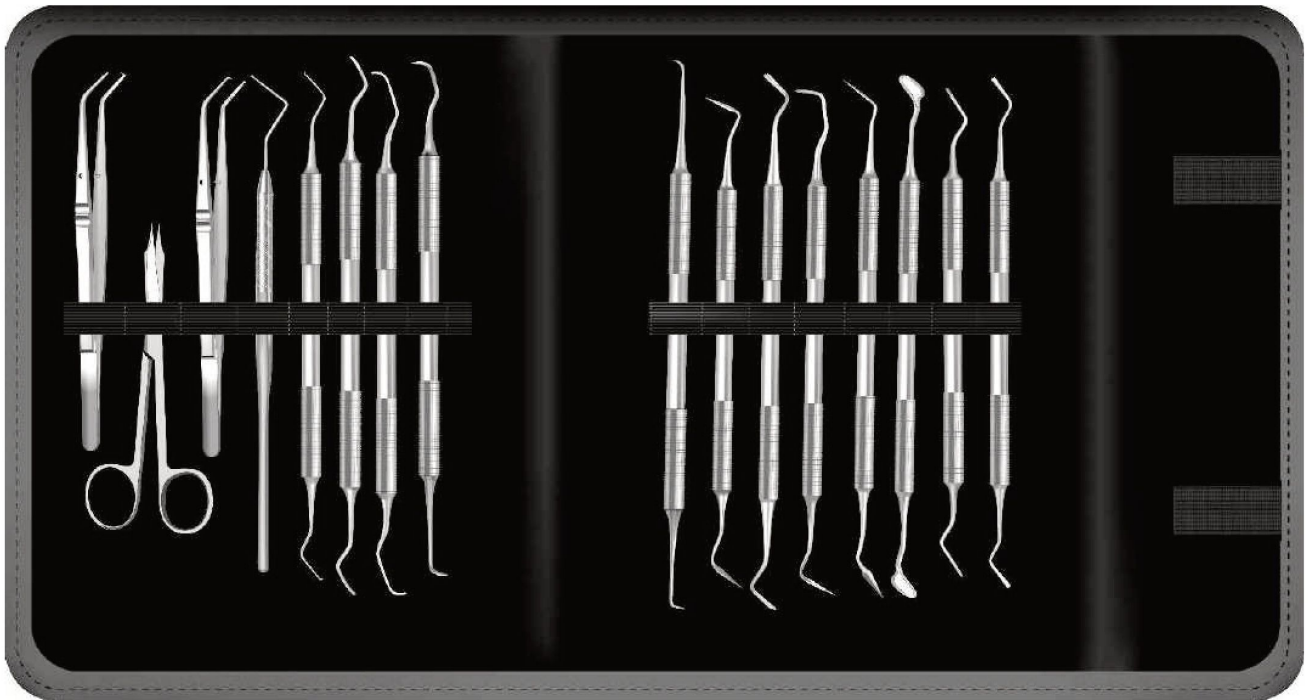

B-21-0309 Set of 9 , Containing

- B-01-0333** Dental Extracting Forceps, No.33
- B-01-0751** Dental Extracting Forceps, No.51
- B-01-1067** Dental Extracting Forceps, No.67
- B-01-1379** Dental Extracting Forceps, No.79
- B-05-0203** Root Elevators, 3mm, 13.5 cm/ 5¼"
- B-05-2302** Root Elevators, No. 302
- B-05-2303** Root Elevators, No. 303
- B-05-4320** Dental Extracting Forceps, No.320
- B-05-4321** Dental Extracting Forceps, No.321

B-21-0408 Set of 8, Containing

- B-01-0101** Dental Extracting Forceps, No.1
- B-01-0104** Dental Extracting Forceps, No.4
- B-01-0107** Dental Extracting Forceps, No.7
- B-01-0113** Dental Extracting Forceps, No.13
- B-01-0117** Dental Extracting Forceps, No.17
- B-01-0118** Dental Extracting Forceps, No.18
- B-01-0220** Dental Extracting Forceps, No.20
- B-01-1686** Dental Extracting Forceps, No.6C

Periodontal Instruments Set

B-21-0508 Set of 16 Periodontia Instruments, Containing in artificial Leather case :

- B-08-2101** Goldman-Fox Currettes 16cm/ 6 1/4"
- B-08-2102** Goldman-Fox Currettes 16cm/ 6 1/4"
- B-08-2103** Goldman-Fox Currettes 16cm/ 6 1/4"
- B-08-2104** Goldman-Fox Currettes 16cm/ 6 1/4"
- B-08-2105** Goldman-Fox Currettes 16cm/ 6 1/4"
- B-08-2106** Goldman-Fox Currettes 16cm/ 6 1/4"
- B-08-1507** Goldman-Fox Knives
- B-08-1508** Goldman-Fox Knives
- B-08-1509** Goldman-Fox Knives
- B-08-1510** Goldman-Fox Knives
- B-08-1511** Goldman-Fox Knives
- B-08-1521** Goldman-Fox Knives
- B-PC.90.13** Goldman Fox, Gum Scissors 13 cm/ 5 1/8"
- B-15-3301** Crane-Keplan Dental Tweezers 14 cm/ 5 1/2"
- B-15-3302** Crane-Keplan Dental Tweezers 14 cm/.5 1/2"