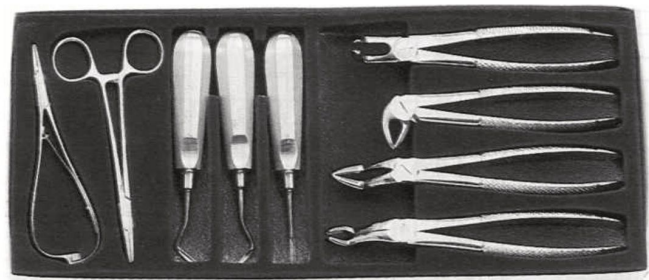

CH 21

Dental instruments sets
Satz Instrumente
Sistema de Instrumentos
Ensemble d' instruments
Insieme degli strumenti

Supplied in Leather wallets

B-21-0108, Set of 8., Containing

- B-01-0101** Dental Extracting Forceps, No.1
- B-01-0113** Dental Extracting Forceps, No.13
- B-01-0117** Dental Extracting Forceps, No.17
- B-01-0118** Dental Extracting Forceps, No.18
- B-01-0751** Dental Extracting Forceps, No.51A
- B-01-1067** Dental Extracting Forceps, No.67
- B-01-1379** Dental Extracting Forceps, No.39

B-21-0209 Set of 9, Containing

- B-01-0333** Dental Extracting Forceps, No.33
- B-01-0751** Dental Extracting Forceps, No.51A
- B-01-1067** Dental Extracting Forceps, No.67
- B-01-1379** Dental Extracting Forceps, No.79
- B-05-0203** Root Elevators, 3mm, 13.5 cm/ 5¼"
- B-05-2302** Root Elevators, No. 302
- B-05-2303** Root Elevators, No. 303
- B-PJ.69.14** Mayo Hegar Needle Holder, 16 cm, T/C
- B-PJ.23.56** Mathieu Needle Holder, 14cm, T/C

Periodontal Instruments Set

B-21-0508 Set of 16 Periodontia Instruments, Containing in artificial Leather case :

- B-08-2101** Goldman-Fox Currettes 16cm/ 6 1/4"
- B-08-2102** Goldman-Fox Currettes 16cm/ 6 1/4"
- B-08-2103** Goldman-Fox Currettes 16cm/ 6 1/4"
- B-08-2104** Goldman-Fox Currettes 16cm/ 6 1/4"
- B-08-2105** Goldman-Fox Currettes 16cm/ 6 1/4"
- B-08-2106** Goldman-Fox Currettes 16cm/ 6 1/4"
- B-08-1507** Goldman-Fox Knives
- B-08-1508** Goldman-Fox Knives
- B-08-1509** Goldman-Fox Knives
- B-08-1510** Goldman-Fox Knives
- B-08-1511** Goldman-Fox Knives
- B-08-1521** Goldman-Fox Knives
- B-PC.90.13** Goldman Fox, Gum Scissors 13 cm/ 5 1/8"
- B-15-3301** Crane-Keplan Dental Tweezers 14 cm/ 5 1/2"
- B-15-3302** Crane-Keplan Dental Tweezers 14 cm/.5 1/2"