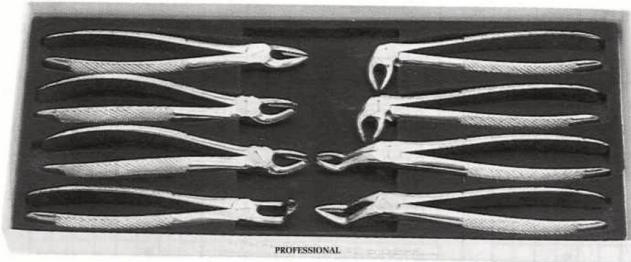

CH 21

Dental instruments sets
Satz Instrumente
Sistema de Instrumentos
Ensemble d' instruments
Insieme degli strumenti

Supplied in Leather wallets

B-21-0108, Set of 8., Containing

- B-01-0101** Dental Extracting Forceps, No.1
- B-01-0113** Dental Extracting Forceps, No.13
- B-01-0117** Dental Extracting Forceps, No.17
- B-01-0118** Dental Extracting Forceps, No.18
- B-01-0751** Dental Extracting Forceps, No.51A
- B-01-1067** Dental Extracting Forceps, No.67
- B-01-1379** Dental Extracting Forceps, No.39

B-21-0209 Set of 9, Containing

- B-01-0333** Dental Extracting Forceps, No.33
- B-01-0751** Dental Extracting Forceps, No.51A
- B-01-1067** Dental Extracting Forceps, No.67
- B-01-1379** Dental Extracting Forceps, No.79
- B-05-0203** Root Elevators, 3mm, 13.5 cm/ 5¼"
- B-05-2302** Root Elevators, No. 302
- B-05-2303** Root Elevators, No. 303
- B-PJ.69.14** Mayo Hegar Needle Holder, 16 cm, T/C
- B-PJ.23.56** Mathieu Needle Holder, 14cm, T/C

B-21-0309 Set of 9 , Containing

- B-01-0333** Dental Extracting Forceps, No.33
- B-01-0751** Dental Extracting Forceps, No.51
- B-01-1067** Dental Extracting Forceps, No.67
- B-01-1379** Dental Extracting Forceps, No.79
- B-05-0203** Root Elevators, 3mm, 13.5 cm/ 5¼"
- B-05-2302** Root Elevators, No. 302
- B-05-2303** Root Elevators, No. 303
- B-05-4320** Dental Extracting Forceps, No.320
- B-05-4321** Dental Extracting Forceps, No.321