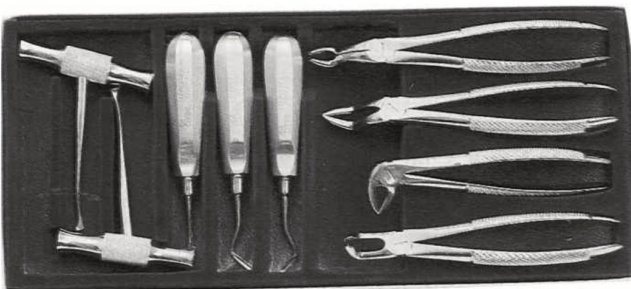

CH 21

Dental instruments sets
Satz Instrumente
Sistema de Instrumentos
Ensemble d' instruments
Insieme degli strumenti

Supplied in Leather wallets

B-21-0108, Set of 8., Containing

- B-01-0101** Dental Extracting Forceps, No.1
- B-01-0113** Dental Extracting Forceps, No.13
- B-01-0117** Dental Extracting Forceps, No.17
- B-01-0118** Dental Extracting Forceps, No.18
- B-01-0751** Dental Extracting Forceps, No.51A
- B-01-1067** Dental Extracting Forceps, No.67
- B-01-1379** Dental Extracting Forceps, No.39

B-21-0209 Set of 9, Containing

- B-01-0333** Dental Extracting Forceps, No.33
- B-01-0751** Dental Extracting Forceps, No.51A
- B-01-1067** Dental Extracting Forceps, No.67
- B-01-1379** Dental Extracting Forceps, No.79
- B-05-0203** Root Elevators, 3mm, 13.5 cm/ 5¼"
- B-05-2302** Root Elevators, No. 302
- B-05-2303** Root Elevators, No. 303
- B-PJ.69.14** Mayo Hegar Needle Holder, 16 cm, T/C
- B-PJ.23.56** Mathieu Needle Holder, 14cm, T/C

Periodontal Instruments Set

B-21-0508 Set of 16 Periodontia Instruments, Containing in artificial Leather case :

- B-08-2101** Goldman-Fox Currettes 16cm/ 6 1/4"
- B-08-2102** Goldman-Fox Currettes 16cm/ 6 1/4"
- B-08-2103** Goldman-Fox Currettes 16cm/ 6 1/4"
- B-08-2104** Goldman-Fox Currettes 16cm/ 6 1/4"
- B-08-2105** Goldman-Fox Currettes 16cm/ 6 1/4"
- B-08-2106** Goldman-Fox Currettes 16cm/ 6 1/4"
- B-08-1507** Goldman-Fox Knives
- B-08-1508** Goldman-Fox Knives
- B-08-1509** Goldman-Fox Knives
- B-08-1510** Goldman-Fox Knives
- B-08-1511** Goldman-Fox Knives
- B-08-1521** Goldman-Fox Knives
- B-PC.90.13** Goldman Fox, Gum Scissors 13 cm/ 5 1/8"
- B-15-3301** Crane-Keplan Dental Tweezers 14 cm/ 5 1/2"
- B-15-3302** Crane-Keplan Dental Tweezers 14 cm/.5 1/2"