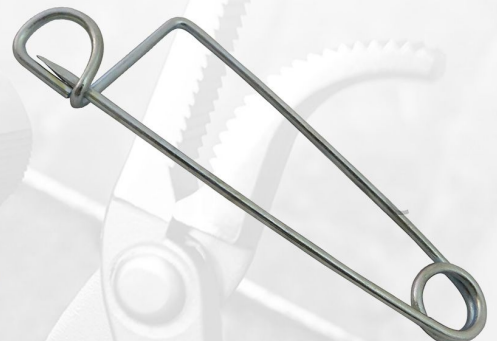

BMC-VI-1094
Sand Rope Carriers Light PTT

BMC-VI-1095
Marking Number Aluminium
6cm , 8cm , 10cm, 12cm, 14cm

BMC-VI-1096
O.B. Chain Handle SS

BMC-VI-1097
Shepherd Crook Aluminium

BMC-VI-1098
Cliving Chain with Two Adjustable Handle 150 cm. Long CSNP

BMC-VI-1099
Spare Valve Aluminium

BMC-VI-1100
Meet Hook Large SS

BMC-VI-1101
Meet Hook Medium SS

BMC-VI-1102
Meet Hook Small SS

BMC-VI-1103
O.B Chain Handle SS

BMC-VI-1104
Brass Tap H-087 Brass Hose Line

BMC-VI-1105
Wire Clip CSNP

BMC-VI-1106
Wire Saw Handles CSNP

BMC-VI-1107
Wire Saw Handle CSNP

BMC-VI-1108
Wire Saw Handel SS, CSNP

BMC-VI-1109
Krey Obstetric Hook SS 21 cm

Bona-dent
Manufacturing Co.

BMC-VI-1110
Shepherd Shovel Pointed SS