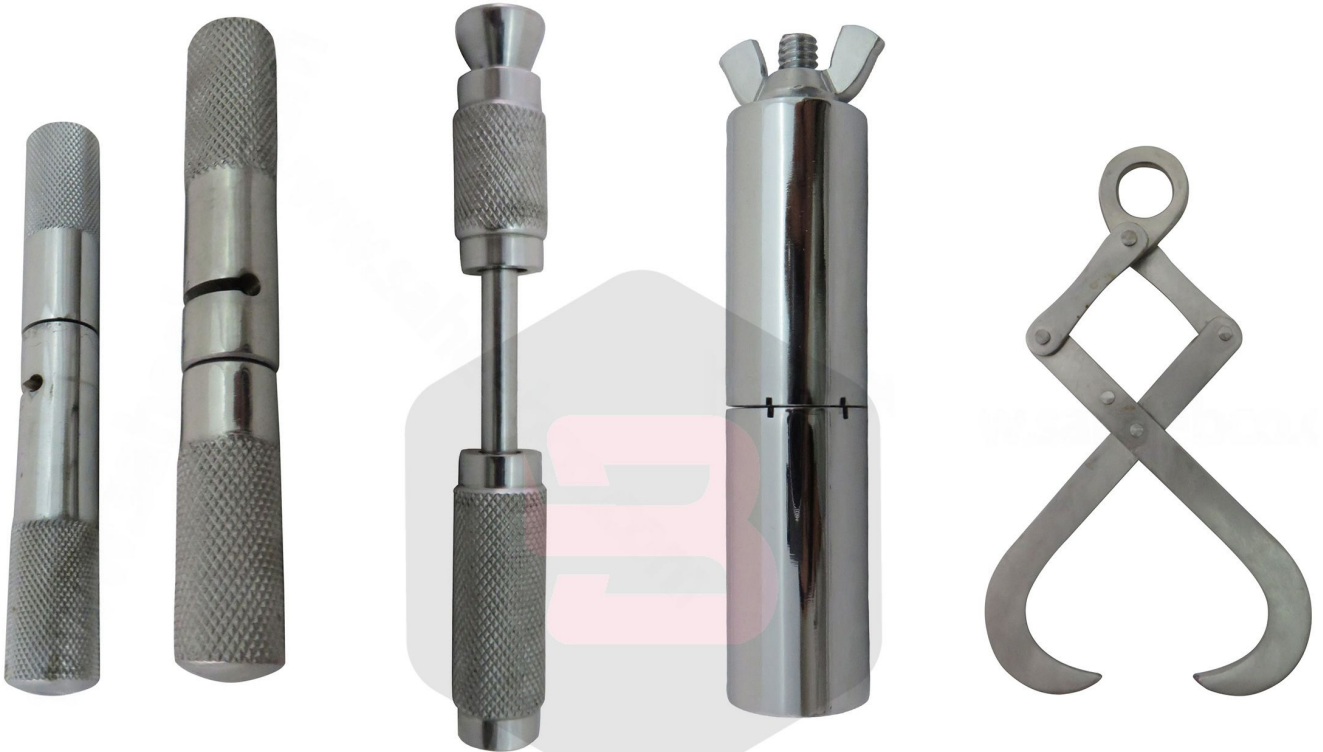

BMC-VI-1094
Sand Rope Carriers Light PTT

BMC-VI-1095
Marking Number Aluminium
6cm , 8cm , 10cm, 12cm, 14cm

BMC-VI-1096
O.B. Chain Handle SS

BMC-VI-1097
Shepherd Crook Aluminium

BMC-VI-1098
Cliving Chain with Two Adjustable Handle 150 cm. Long CSNP

BMC-VI-1099
Spare Valve Aluminium

BMC-VI-1100
Meet Hook Large SS

BMC-VI-1101
Meet Hook Medium SS

BMC-VI-1102
Meet Hook Small SS

BMC-VI-1103
O.B Chain Handle SS

BMC-VI-1104
Brass Tap H-087 Brass Hose Line

BMC-VI-1105
Wire Clip CSNP

BMC-VI-1106
Wire Saw Handles CSNP

BMC-VI-1107
Wire Saw Handle CSNP

BMC-VI-1108
Wire Saw Handel SS, CSNP

BMC-VI-1109
Krey Obstetric Hook SS 21 cm

Bona-dent
Manufacturing Co.

BMC-VI-1110
Shepherd Shovel Pointed SS